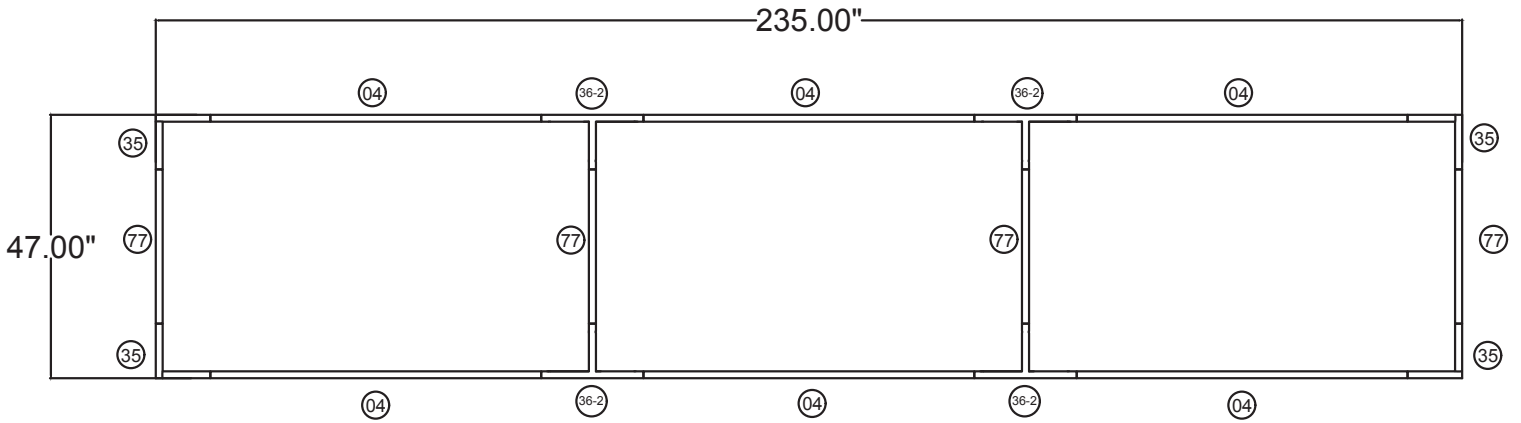

WAVELINE®

20'w x 4'h WL Hanging Sign

FHS2048

20'w x 4'h WL Hanging Sign	
Qty.	Part Number
4	WLM#035
4	WLM#077
6	WLM#004
4	WLM#036-2-US
1	BGO-FABRIC-L bag

Notes:

- * Does not include Hanging Cables
- * will fit inside CA600 or CA900 case